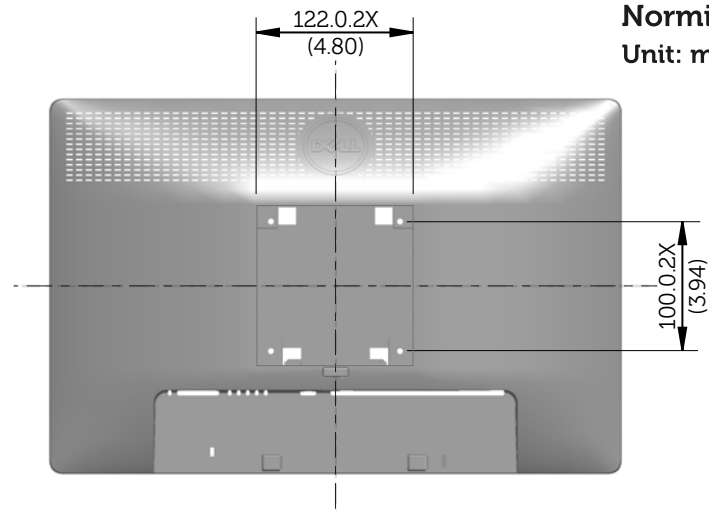

P1913 Outline Dimensions

Norminal Dimensions

Unit: mm (inch)

Back view of Monitor without stand

P1913S Outline Dimensions

Nominal Dimensions
Unit: mm (inch)

Back view of Monitor without stand

P2213 Outline Dimensions

Nominal Dimensions
Unit: mm (inch)

Back view of Monitor without stand