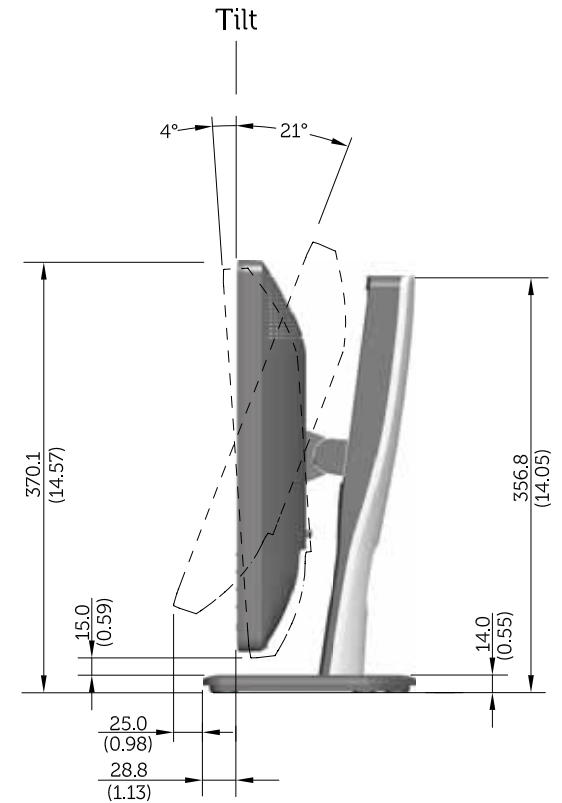

P1913 Outline Dimensions

Norminal Dimensions

Unit: mm (inch)

Back view of Monitor without stand

P1913S Outline Dimensions

Nominal Dimensions
Unit: mm (inch)

Back view of Monitor without stand

P2213 Outline Dimensions

Nominal Dimensions
Unit: mm (inch)

Back view of Monitor without stand