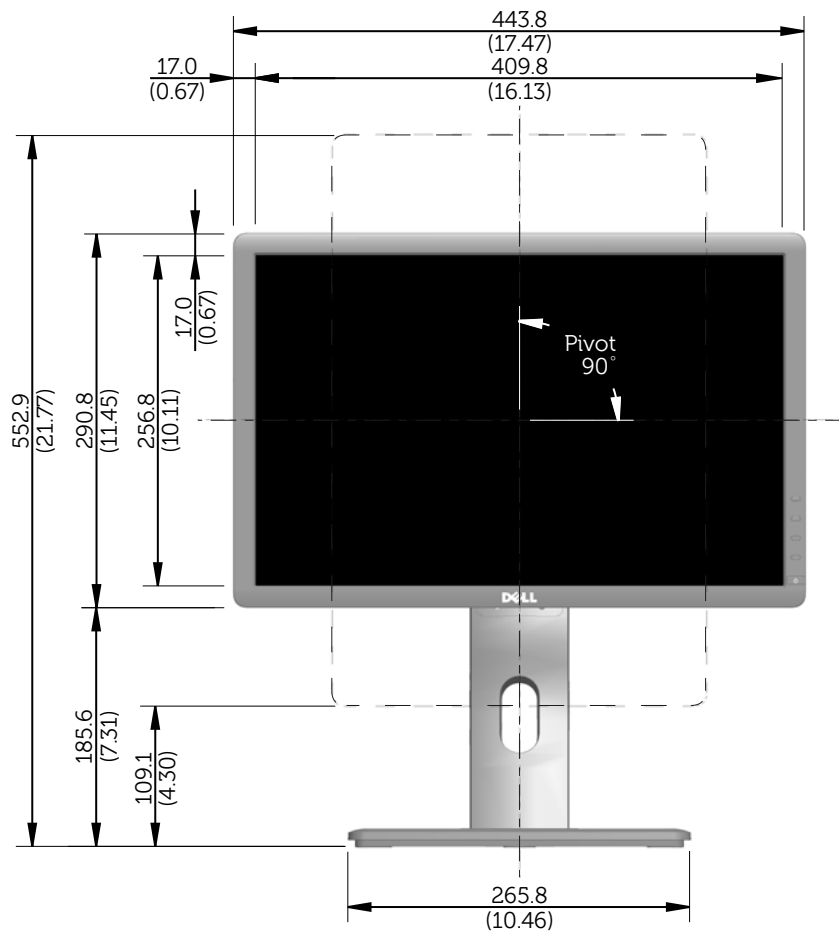

P1913 Outline Dimensions

Norminal Dimensions

Unit: mm (inch)

Back view of Monitor without stand

P1913S Outline Dimensions

Nominal Dimensions
Unit: mm (inch)

Back view of Monitor without stand

P2213 Outline Dimensions

Nominal Dimensions
Unit: mm (inch)

Back view of Monitor without stand