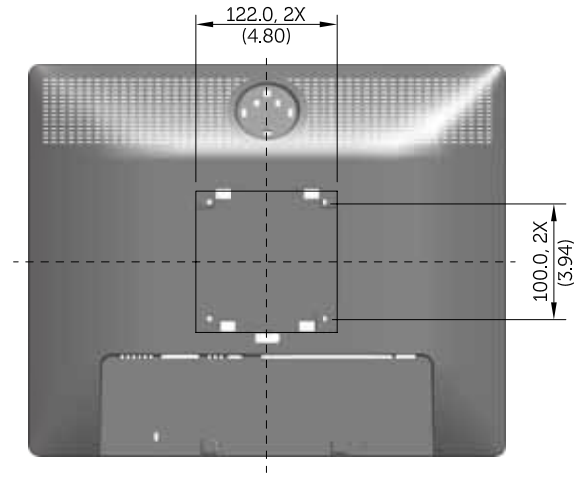

P1913 Outline Dimensions

Norminal Dimensions

Unit: mm (inch)

Back view of Monitor without stand

P1913S Outline Dimensions

Nominal Dimensions
Unit: mm (inch)

Back view of Monitor without stand

P2213 Outline Dimensions

Nominal Dimensions
Unit: mm (inch)

Back view of Monitor without stand