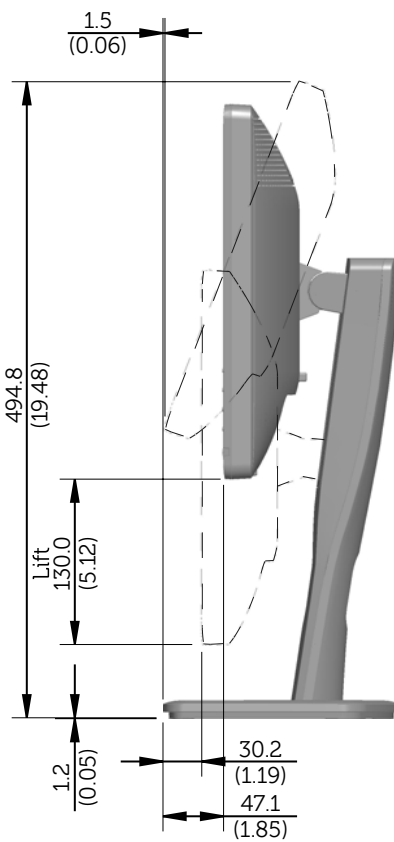

P1913 Outline Dimensions

Norminal Dimensions

Unit: mm (inch)

Back view of Monitor without stand

P1913S Outline Dimensions

Nominal Dimensions
Unit: mm (inch)

Back view of Monitor without stand

P2213 Outline Dimensions

Nominal Dimensions
Unit: mm (inch)

Back view of Monitor without stand