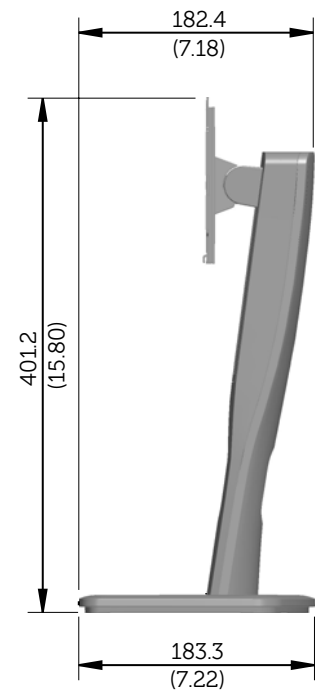

P1913 Outline Dimensions

Norminal Dimensions

Unit: mm (inch)

Back view of Monitor without stand

P1913S Outline Dimensions

Nominal Dimensions
Unit: mm (inch)

Back view of Monitor without stand

P2213 Outline Dimensions

Nominal Dimensions
Unit: mm (inch)

Back view of Monitor without stand