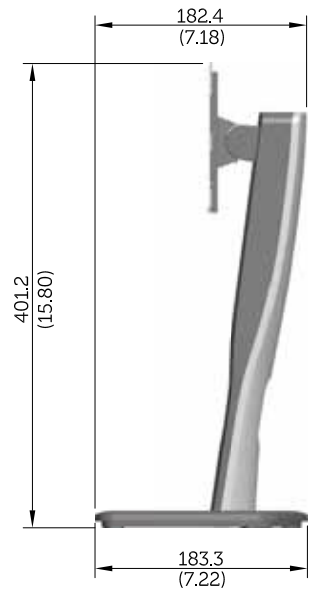

P1913 Outline Dimensions

Norminal Dimensions

Unit: mm (inch)

Back view of Monitor without stand

P1913S Outline Dimensions

Nominal Dimensions
Unit: mm (inch)

Back view of Monitor without stand

P2213 Outline Dimensions

Nominal Dimensions
Unit: mm (inch)

Back view of Monitor without stand